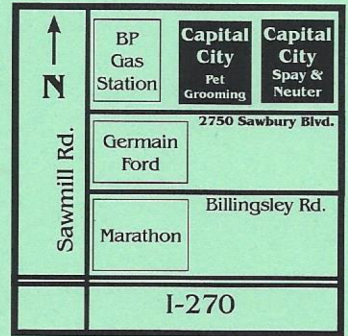

2750 Sawbury Blvd. • Columbus, OH 43235
Phone: 614-761-1999 • Fax: 614-761-1971
<http://capitalcityspayandneuter.com>
Like us on Facebook